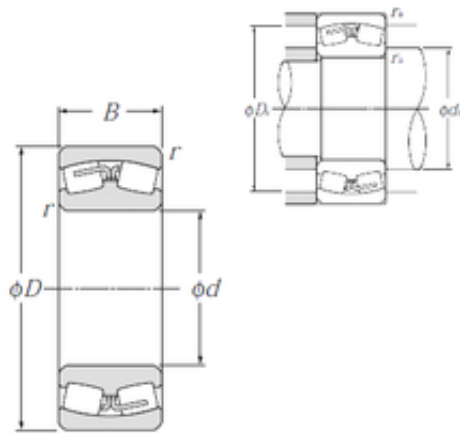

## 232/600B NTN Spherical Roller Bearings

Bearing No. 232/600B

Size	600x1090x388 mm
Bore Diameter	600 mm
Outer Diameter	1090 mm
Width	388 mm
d	600 mm
D	1 090 mm
B	388 mm
C	388 mm
r min.	9,5 mm
da min.	644 mm
Da max.	1 046 mm
ra max.	8 mm
Weight	1 540 Kg
Basic dynamic load rating (C)	12 200 kN
Basic static load rating (C0)	23 700 kN
(Grease) Lubrication Speed	250 r/min
(Oil) Lubrication Speed	320 r/min
Calculation factor (e)	0,36
Calculation factor (Y0)	1,82
Calculation factor (Y1)	1,86

232/600B Bearing 2D drawings and 3D CAD models