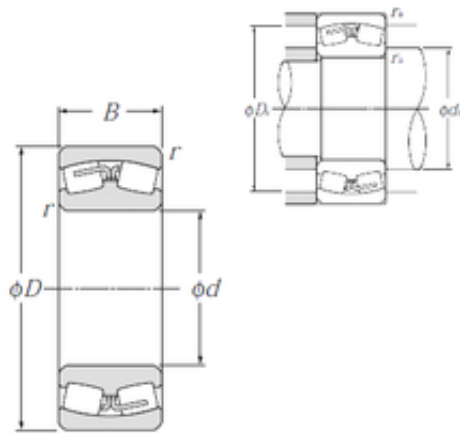

## 241/600B NTN Spherical Roller Bearings

Bearing No. 241/600B

Size	600x980x375 mm
Bore Diameter	600 mm
Outer Diameter	980 mm
Width	375 mm
d	600 mm
D	980 mm
B	375 mm
C	375 mm
r min.	7,5 mm
da min.	636 mm
Da max.	944 mm
ra max.	6 mm
Weight	1 130 Kg
Basic dynamic load rating (C)	10 700 kN
Basic static load rating (C0)	23 200 kN
(Grease) Lubrication Speed	260 r/min
(Oil) Lubrication Speed	340 r/min
Calculation factor (e)	0,37
Calculation factor (Y0)	1,77
Calculation factor (Y1)	1,81

241/600B Bearing 2D drawings and 3D CAD models