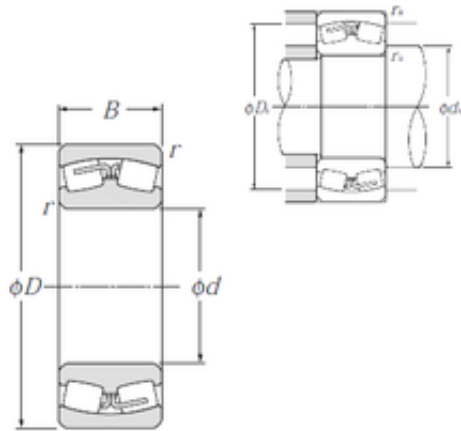

BEARING Argentina

231/600B NTN Spherical Roller Bearings

Bearing No. 231/600B

Size	600x980x300 mm
Bore Diameter	600 mm
Outer Diameter	980 mm
Width	300 mm
d	600 mm
D	980 mm
B	300 mm
C	300 mm
r min.	7,5 mm
da min.	636 mm
Da max.	944 mm
ra max.	6 mm
Weight	908 Kg
Basic dynamic load rating (C)	9 000 kN
Basic static load rating (C0)	18 400 kN
(Grease) Lubrication Speed	260 r/min
(Oil) Lubrication Speed	340 r/min
Calculation factor (e)	0,3
Calculation factor (Y0)	2,17
Calculation factor (Y1)	2,22

231/600B Bearing 2D drawings and 3D CAD models