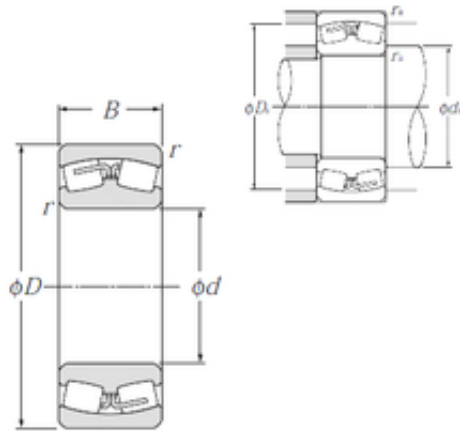

BEARING Argentina

241/560B NTN Spherical Roller Bearings

Bearing No. 241/560B

Size	560x920x355 mm
Bore Diameter	560 mm
Outer Diameter	920 mm
Width	355 mm
d	560 mm
D	920 mm
B	355 mm
C	355 mm
r min.	7,5 mm
da min.	596 mm
Da max.	884 mm
ra max.	6 mm
Weight	948 Kg
Basic dynamic load rating (C)	9 950 kN
Basic static load rating (C0)	20 800 kN
(Grease) Lubrication Speed	280 r/min
(Oil) Lubrication Speed	370 r/min
Calculation factor (e)	0,39
Calculation factor (Y0)	1,71
Calculation factor (Y1)	1,75

241/560B Bearing 2D drawings and 3D CAD models